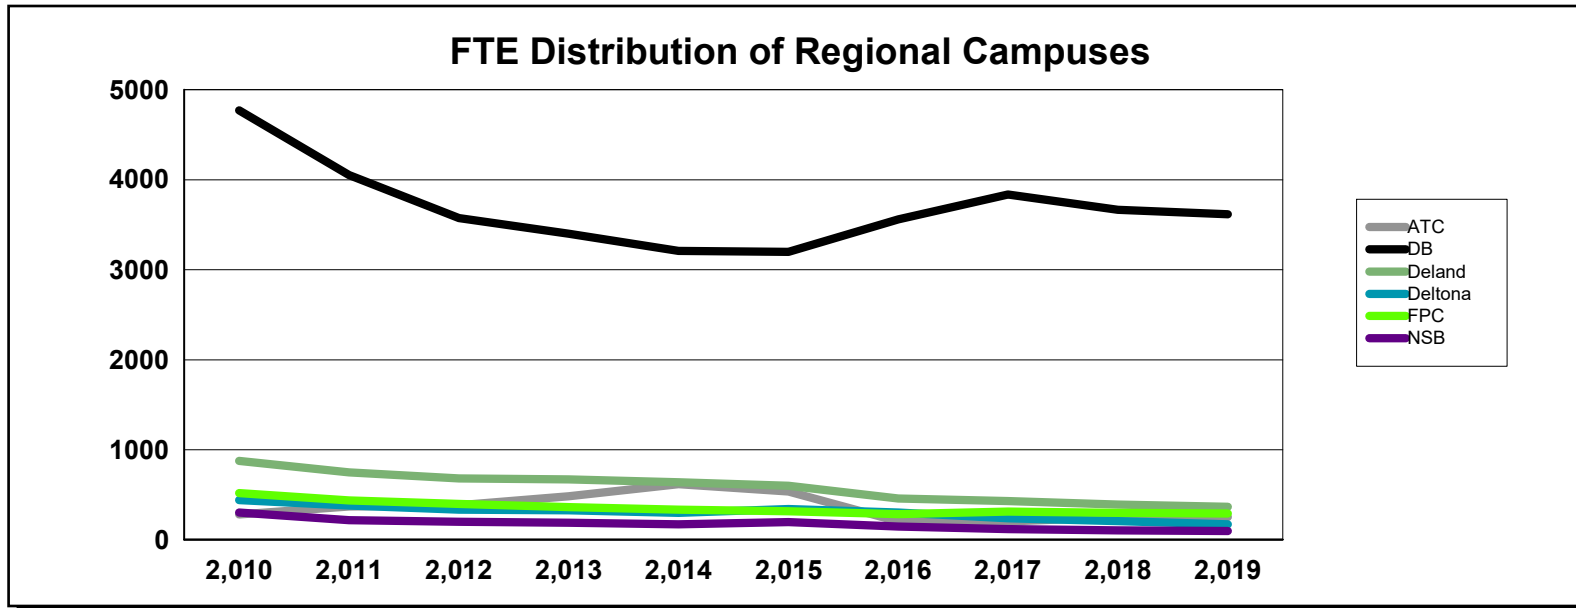

### Fall FTE by Campus (All Programs)

|      | ATC   | DB      | Deland | Deltona | FPC   | NSB   |
|------|-------|---------|--------|---------|-------|-------|
| 2010 | 280.5 | 4,770.8 | 875.9  | 439.6   | 517.4 | 301.0 |
| 2011 | 369.9 | 4,053.0 | 749.2  | 382.1   | 438.4 | 217.8 |
| 2012 | 385.4 | 3,573.9 | 681.9  | 335.5   | 398.9 | 200.0 |
| 2013 | 481.4 | 3,401.9 | 672.4  | 327.9   | 362.3 | 187.5 |
| 2014 | 616.4 | 3,209.8 | 639.0  | 298.4   | 333.7 | 172.1 |
| 2015 | 535.4 | 3,196.8 | 601.6  | 339.9   | 316.6 | 197.2 |
| 2016 | 204.3 | 3,559.7 | 458.6  | 301.0   | 284.3 | 145.1 |
| 2017 | 202.3 | 3,835.9 | 430.0  | 239.6   | 314.9 | 117.7 |
| 2018 | 250.0 | 3,664.5 | 391.1  | 206.7   | 297.3 | 104.5 |
| 2019 | 253.8 | 3,616.0 | 366.3  | 170.2   | 290.5 | 99.1  |

\* Incarcerated enrollment reported in Daytona campus. Online courses and off-campus enrollment reported in the campus designated by the department; either the closest campus or the campus that provides the administrative support.