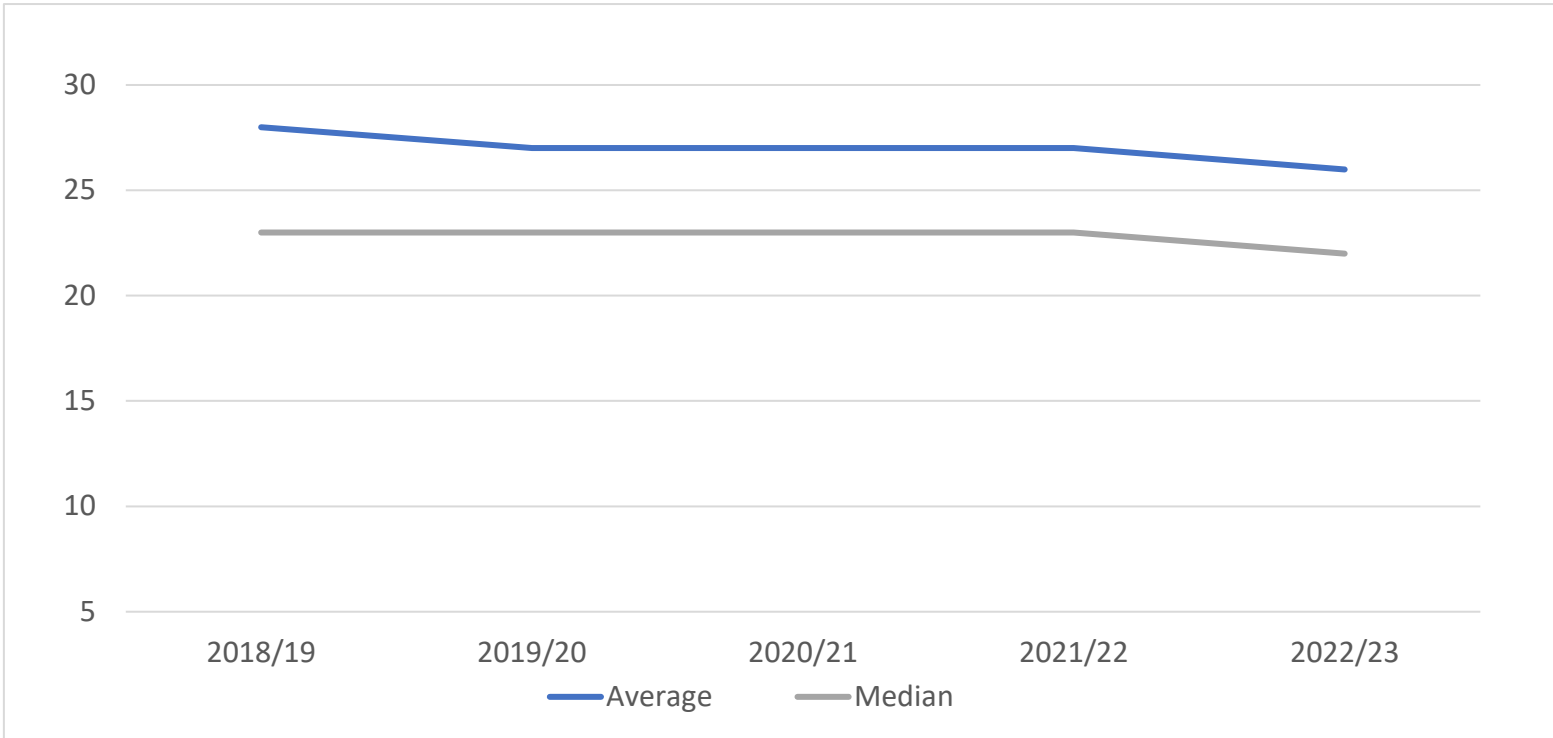

Average and Median Age All Enrolled		
Year	Average	Median
2018/19	28	23
2019/20	27	23
2020/21	27	23
2021/22	27	23
2022/23	26	22

Source: DSC_IR_RCS_WEB_RPT_AGE_PUBLIC 06/19/2023