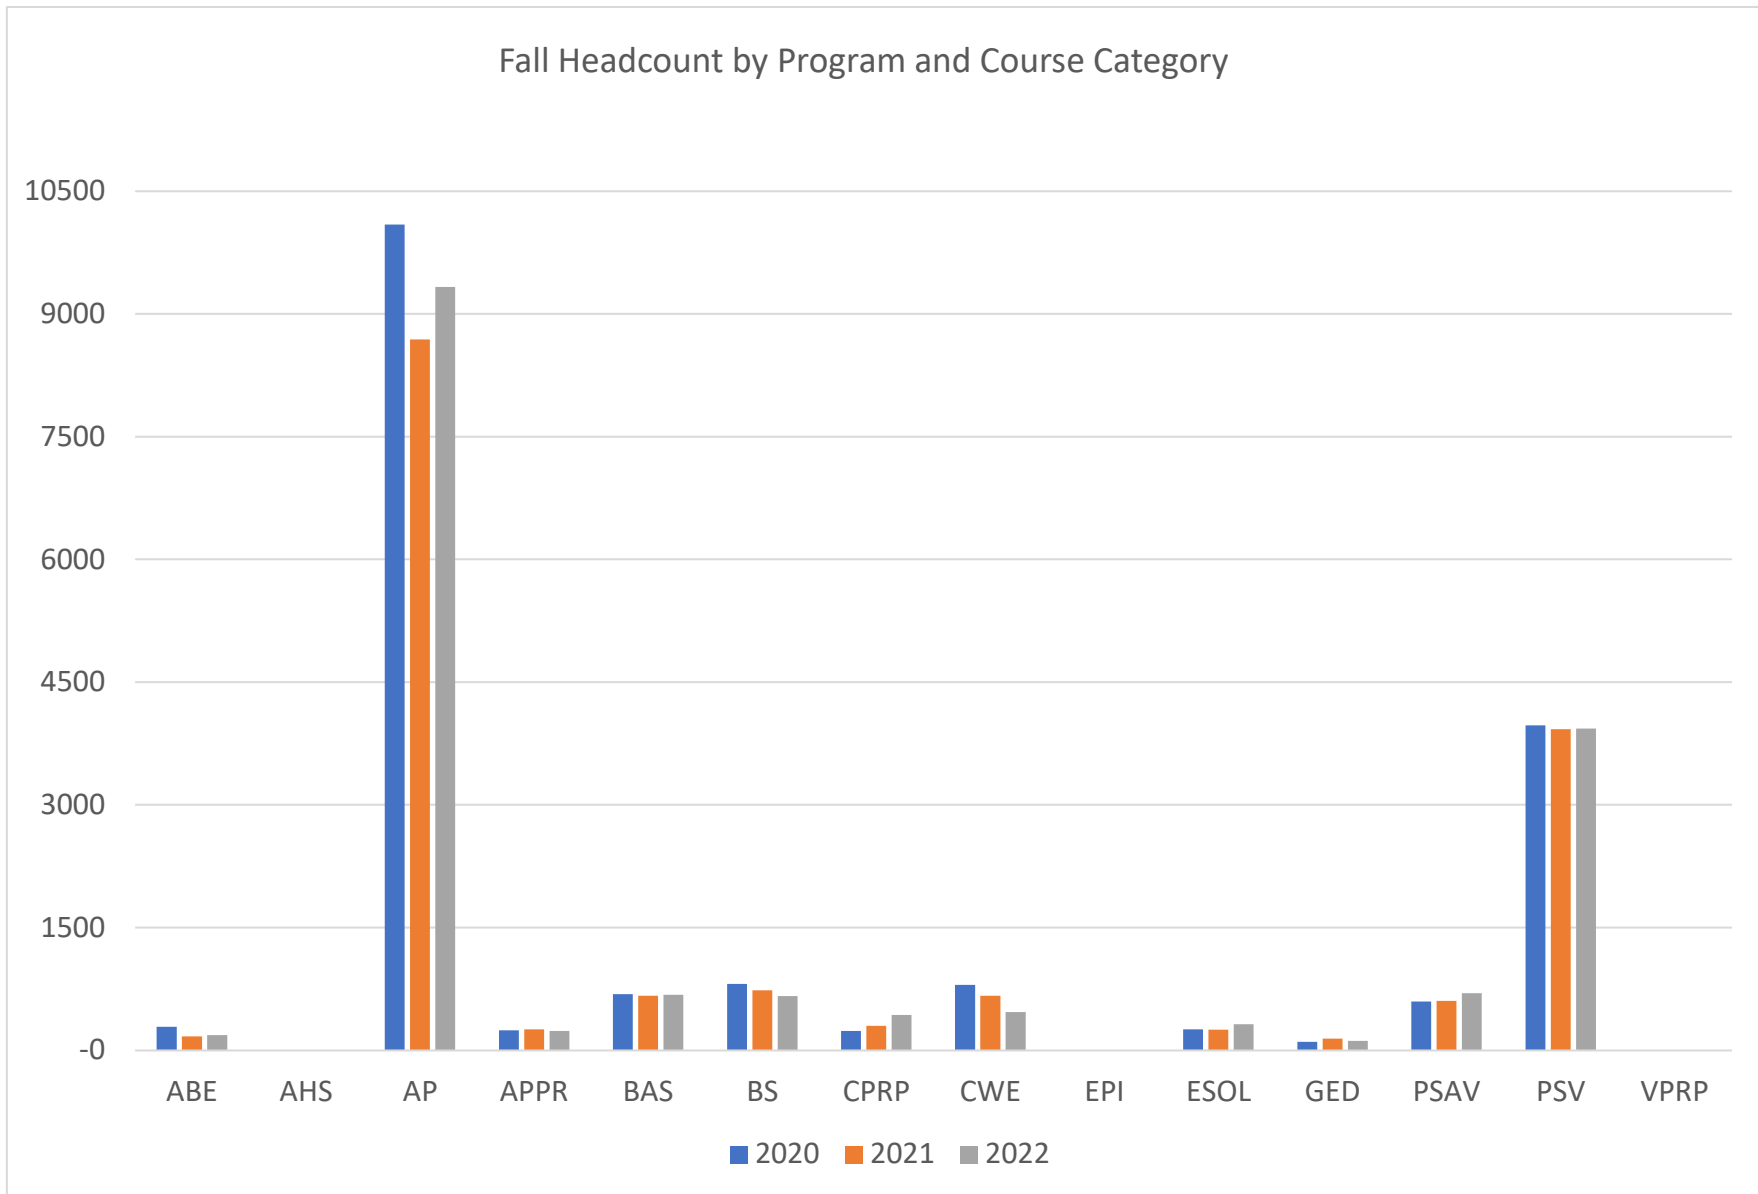

Fall Headcount by Program and Course Category

Source: SDB RT6 06/19/2023