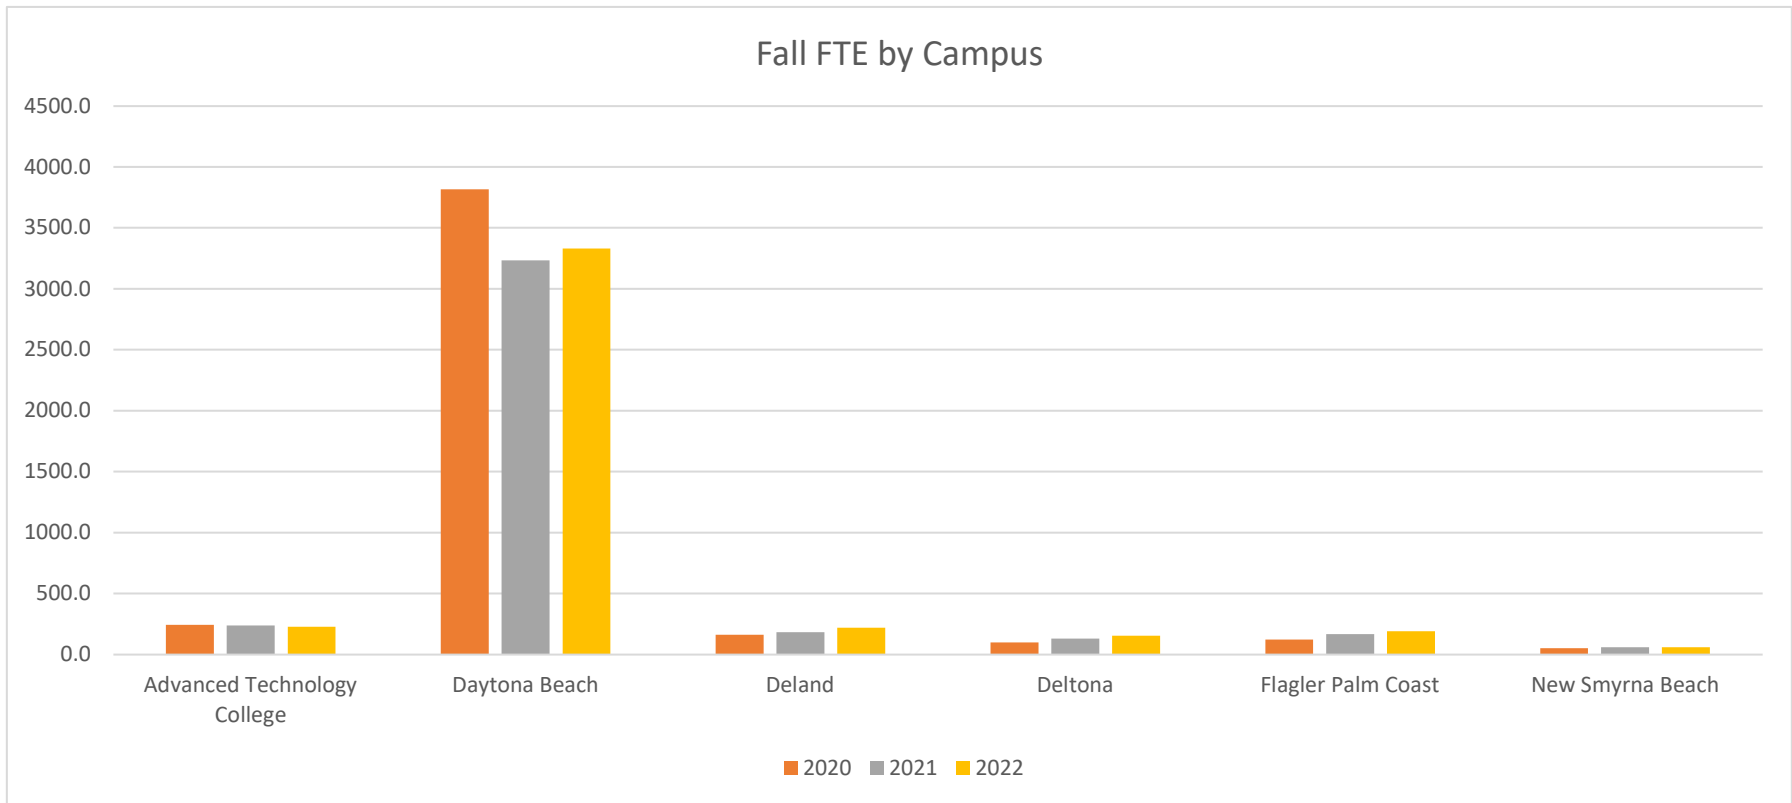

	2019	2020	2021	2022	Grand Total
Advanced Technology College	256.0	241.7	236.4	225.8	734.0
Daytona Beach	3617.8	3815.5	3233.6	3330.5	10666.9
Deland	366.3	161.9	182.9	219.1	711.1
Deltona	170.2	98.1	130.0	154.8	398.2
Flagler Palm Coast	290.9	122.3	166.2	190.6	579.4
New Smyrna Beach	99.1	51.3	59.0	58.5	209.3
Grand Total	4800.3	4490.7	4008.0	4179.3	13298.9